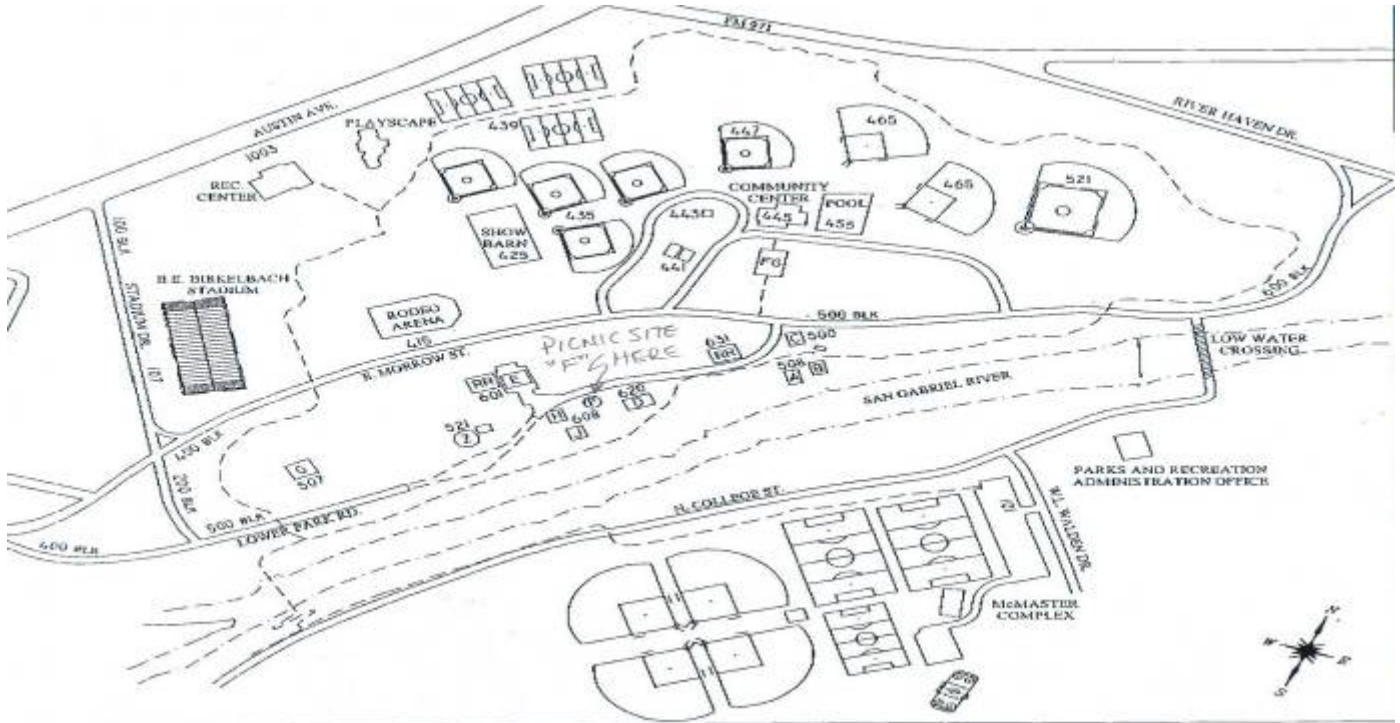

If you haven't been to San Gabriel Park before, we think you will be pleased to enjoy the shady environment near the river (but not too close to the water for parents with small children). We have reserved a space (Picnic Site F) near restroom facilities and parking; there are play spaces in the park if you want to supervise your children there before or after the picnic, as well as a swimming pool nearby. A detailed map is included in this newsletter to help you locate our space. The park is just off Business I-35 (old Highway 81), and is easily accessed from InterState – 35, State Hwy.- 29 or 79.

WCABA Club Picnic Site "F" Location in San Gabriel Park in Georgetown, Texas.

Drive Directions: To reach San Gabriel Park from Austin take IH-35 North and exit 261, Williams Drive, go East to McDonnell's, turn right on N. Austin Ave, go two blocks, turn left on E. Morrow Street. Continue for four blocks to the Catfish Restaurant and enter the park on E. Morrow, then refer to the map above to reach the picnic site.